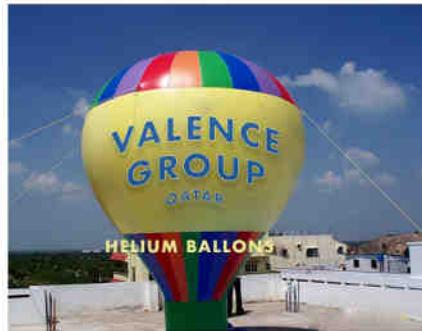

INFLATABLE SIGNS & HELIUM BALLONS

Media hub can customize inflatable figures including logos as requested including renting of helium balloon with different sizes.